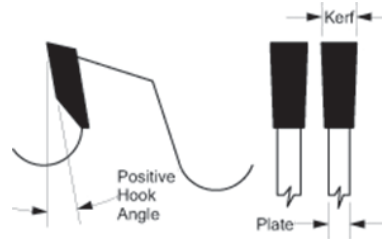

Part No.	Diameter	Teeth	Bore Size	Hook Angle	Kerf	Plate	Keyways or Holes Qty.-Dia.-B.C.	Machine
SC001	8"	24	5/8"	20°	.125"	.085"	-	Table & Sliding Table Saws
SC002	9"	24	5/8"	20°	.125"	.085"	-	Table & Sliding Table Saws
SC110	10"	24	5/8"	20°	.125"	.085"	-	Table & Sliding Table Saws
SC111	10"	24	5/8"	20°	.145"	.095"	-	Table & Sliding Table Saws
SC010	10"	10	5/8"	20°	.145"	.095"	-	Table & Sliding Table Saws
SC004	12"	24	1"	20°	.125"	.085"	-	Table & Sliding Table Saws
SC005	12"	30	1"	20°	.125"	.085"	-	Table & Sliding Table Saws
SC114	12"	30	1"	20°	.160"	.110"	-	Table & Sliding Table Saws
SC006	12"	36	1"	20°	.125"	.085"	-	Table & Sliding Table Saws
SC011	12"	12	5/8"	20°	.160"	.110"	-	Table & Sliding Table Saws
SC012	12"	24	1"	20°	.145"	.095"	-	Table & Sliding Table Saws
SC013	12"	36	1"	20°	.145"	.095"	-	Table & Sliding Table Saws
SC014	14"	30	1"	20°	.160"	.110"	-	Table & Sliding Table Saws
SC015	14"	40	1"	20°	.160"	.110"	-	Table & Sliding Table Saws
SC007	16"	40	1"	20°	.165"	.120"	-	Table & Sliding Table Saws
SC016	16"	30	1"	20°	.165"	.120"	-	Table & Sliding Table Saws
SC008	18"	36	1"	20°	.184"	.134"	-	Table & Sliding Table Saws
SC009	18"	36	2"	20°	.184"	.134"	1-9/16"-5"	Diehl Straight Line Rip Saw
SC109	20"	40	1"	20°	.184"	.134"	-	Table & Sliding Table Saws
SC003	300mm	30	30	20°	.126"	.087"	2/10/60	Table & Sliding Table Saws
SC021	10"	30	70	20°	.135"	.095"	2ea. 20x10 Keyway	SCM Gang Rip
SC022	12"	24	70	20°	.125"	.085"	20x10 Keyway	SCM Gang Rip
SC023	12"	24	70	20°	.145"	.095"	20x10 Keyway	SCM Gang Rip
SC024	12"	24	1-3/4"	20°	.145"	.095"	-	Gang Rip
SC025	12"	28	80	20°	.157"	.110"	2ea. 20x5 Keys +Pins	Raimann Gang Rip
SC026	12"	36	3-1/8"	20°	.135"	.095"	-	Mereen Johnson Gang Rip
SC127	300	30	70	20°	.173"	.110"	20x10 Keyway	SCM Gang Rip